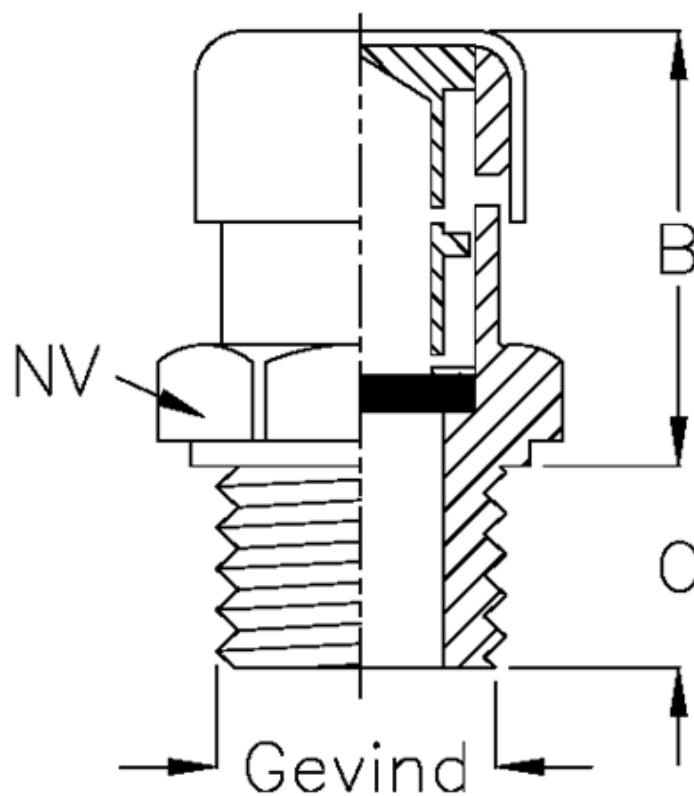

Article number: 21311023

Description: Breather plug with labyrinth/filter  
Type 31A M16x1,5

## Measures

B = 19

C = 9

NV = 22

Thread = M16x1,5